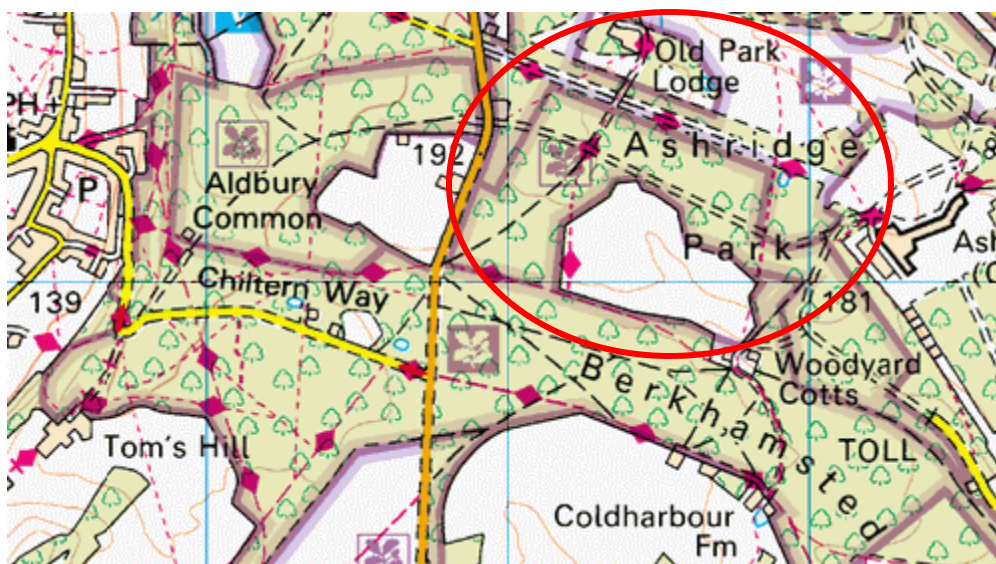

Ashridge Park, Berkhamsted, Hertfordshire

Location: United Kingdom
Grid ref: SP985125
Army Grid ref:
Lat: 51:48:10N (51.802)
Lon: 0:34:19W (-0.572)

Please note that the Memorial Association cannot guarantee these are all the exact locations, though every effort has been made to do so and importantly public access to any or all of them may be restricted or impossible. Therefore, please respect the privacy of others