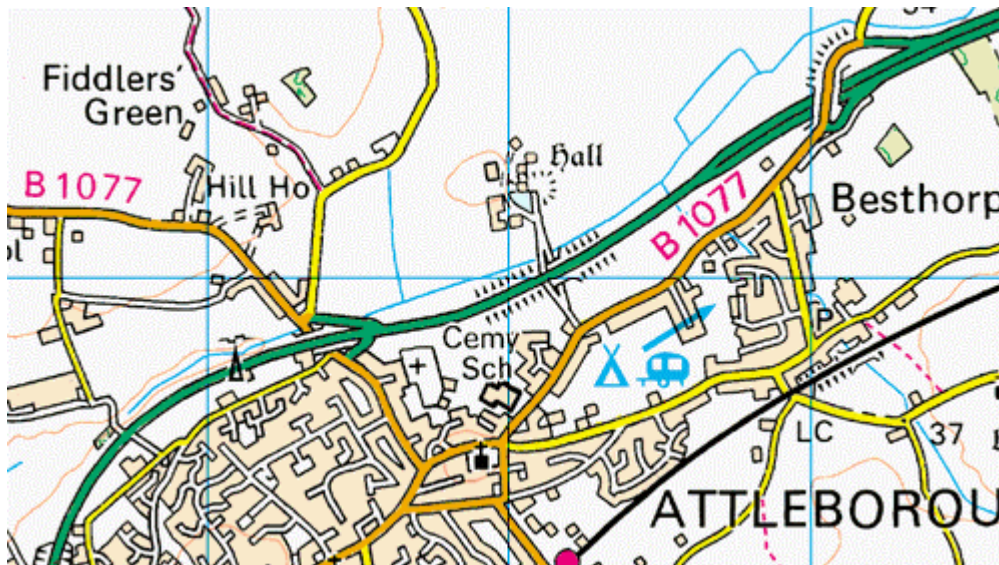

Attleborough, Norfolk

Location: United Kingdom
Grid ref: TM047955
Army Grid ref:
Lat: 52:31:10N (52.5194)
Lon: 1:01:00E (1.0168)

Please note that the Memorial Association cannot guarantee these are all the exact locations, though every effort has been made to do so and importantly public access to any or all of them may be restricted or impossible. Therefore, please respect the privacy of others