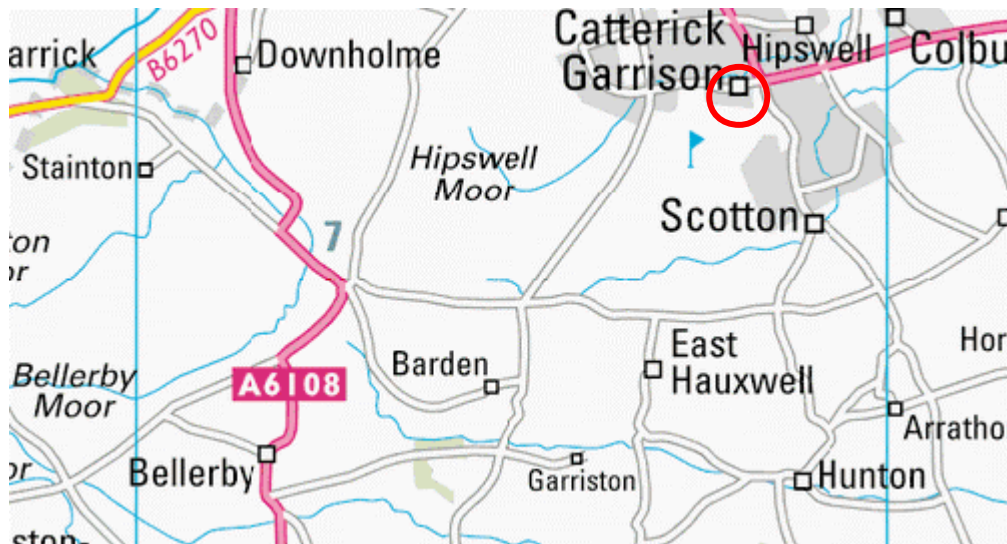

## Catterick Camp, North Yorkshire

Location: United Kingdom  
Grid ref: SE169969  
Army Grid ref:  
Lat: 54:22:06N (54.3682)  
Lon: 1:44:24W (-1.74)

**Please note that the Memorial Association cannot guarantee these are all the exact locations, though every effort has been made to do so and importantly public access to any or all of them may be restricted or impossible. Therefore, please respect the privacy of others**