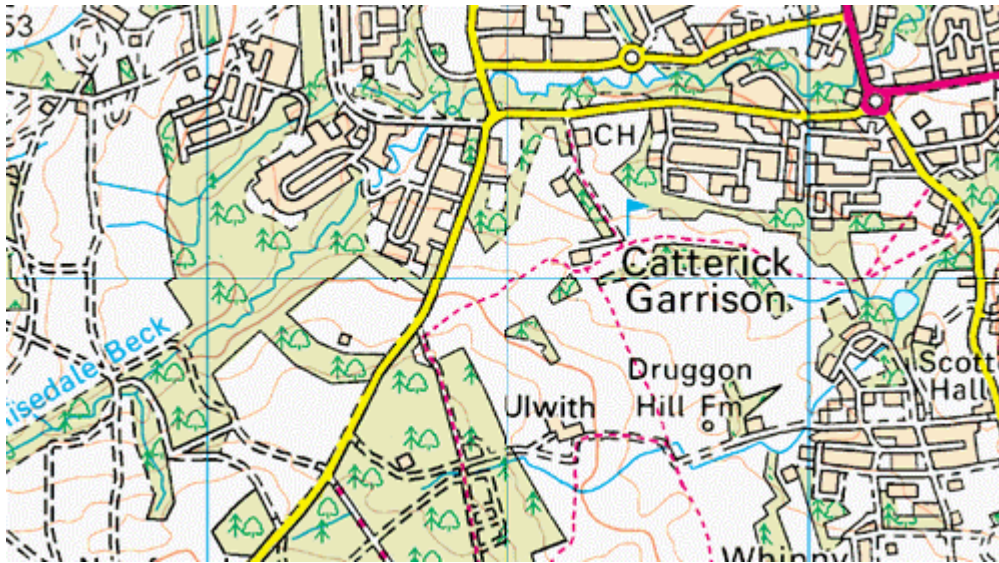

## Catterick Camp, North Yorkshire

Location: United Kingdom  
Grid ref: SE169969  
Army Grid ref:  
Lat: 54:22:06N (54.3682)  
Lon: 1:44:24W (-1.74)

**Please note that the Memorial Association cannot guarantee these are all the exact locations, though every effort has been made to do so and importantly public access to any or all of them may be restricted or impossible. Therefore, please respect the privacy of others**