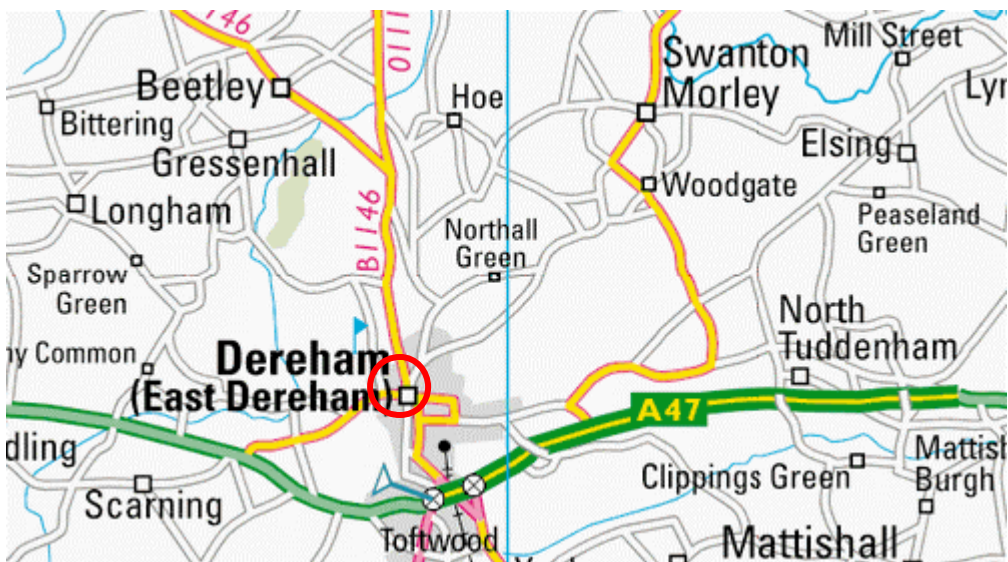

East Dereham, Norfolk

Location: United Kingdom
Grid ref: TF987132
Army Grid ref:
Lat: 52:40:48N (52.6801)
Lon: 0:56:20E (0.9388)

Please note that the Memorial Association cannot guarantee these are all the exact locations, though every effort has been made to do so and importantly public access to any or all of them may be restricted or impossible. Therefore, please respect the privacy of others

Approximate location of old Guildhall, Church St, East Dereham

Please note that the Memorial Association cannot guarantee these are all the exact locations, though every effort has been made to do so and importantly public access to any or all of them may be restricted or impossible. Therefore, please respect the privacy of others