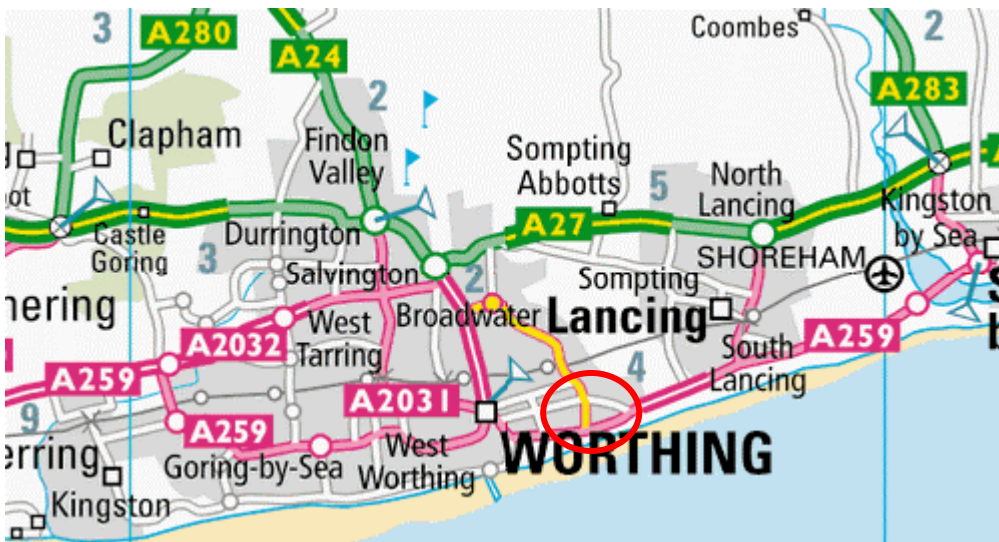

East Worthing

Location: United Kingdom
Grid ref: TQ162033
Army Grid ref: Q558123 (for 44th RTR)
Lat: 50:49:06N (50.8183)
Lon: 0:21:01W (-0.3504)

Please note that the Memorial Association cannot guarantee these are all the exact locations, though every effort has been made to do so and importantly public access to any or all of them may be restricted or impossible. Therefore, please respect the privacy of others