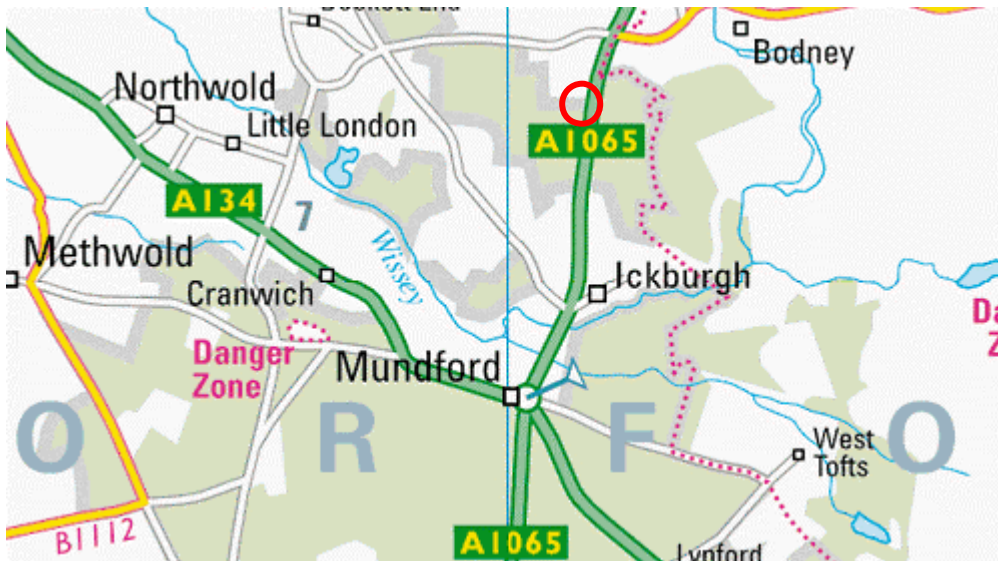

## High Ash Camp, Norfolk

Location: United Kingdom  
Grid ref: TL810974  
Army Grid ref:  
Lat: 52:32:40N (52.5445)  
Lon: 0:40:05E (0.668)

**Please note that the Memorial Association cannot guarantee these are all the exact locations, though every effort has been made to do so and importantly public access to any or all of them may be restricted or impossible. Therefore, please respect the privacy of others**