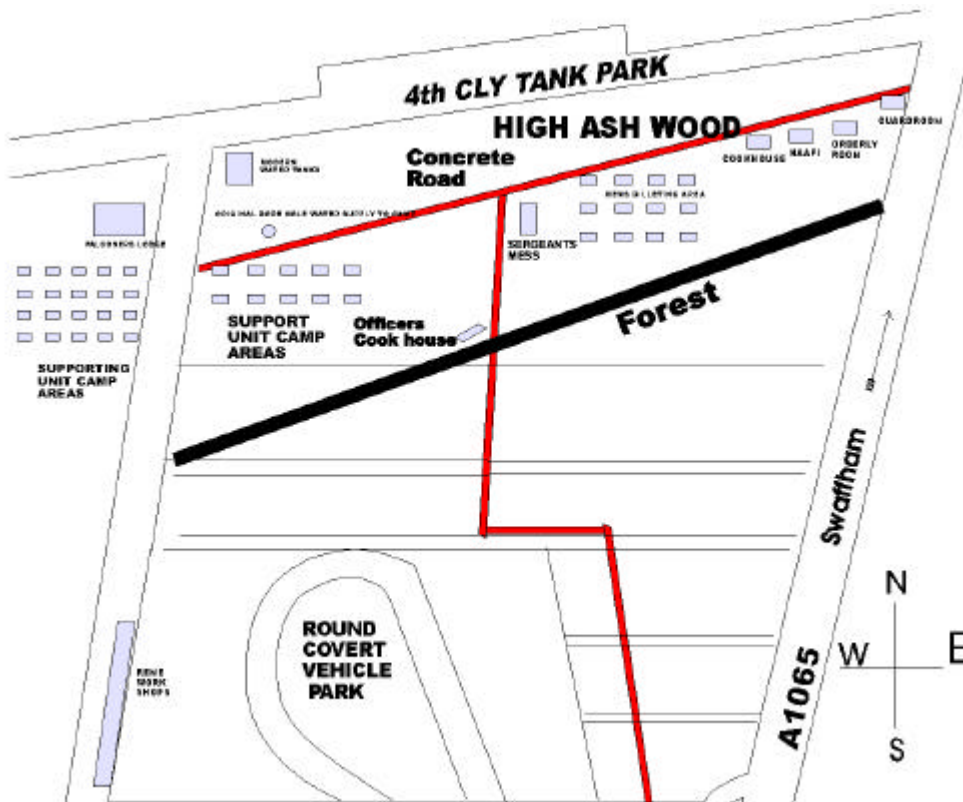

Area of High Ash Camp in 1944