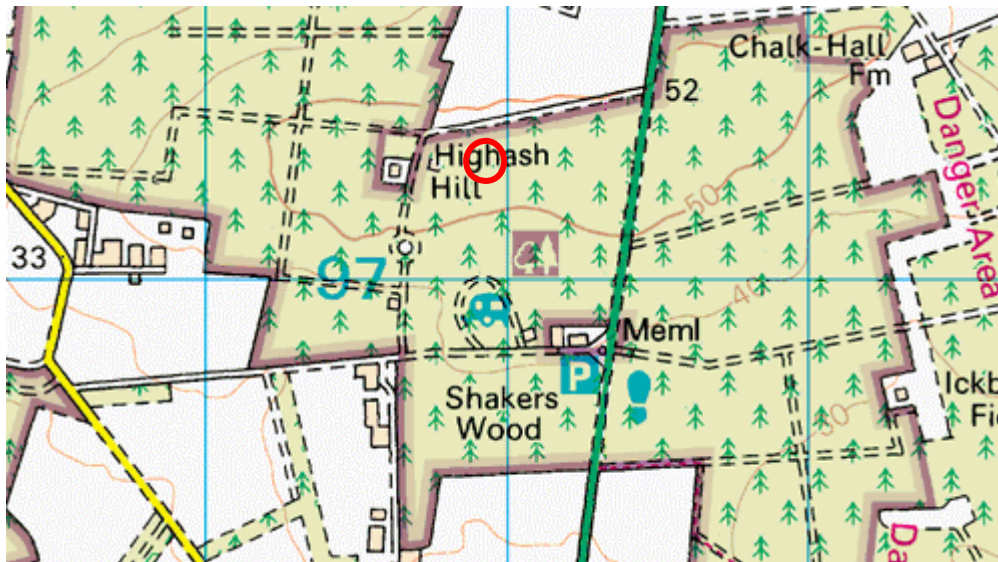

## High Ash Camp, Norfolk

Location: United Kingdom  
Grid ref: TL810974  
Army Grid ref:  
Lat: 52:32:40N (52.5445)  
Lon: 0:40:05E (0.668)

**Please note that the Memorial Association cannot guarantee these are all the exact locations, though every effort has been made to do so and importantly public access to any or all of them may be restricted or impossible. Therefore, please respect the privacy of others**

Area of High Ash Camp in 1944

Area of High Ash Camp in 1946

**Please note that the Memorial Association cannot guarantee these are all the exact locations, though every effort has been made to do so and importantly public access to any or all of them may be restricted or impossible. Therefore, please respect the privacy of others**