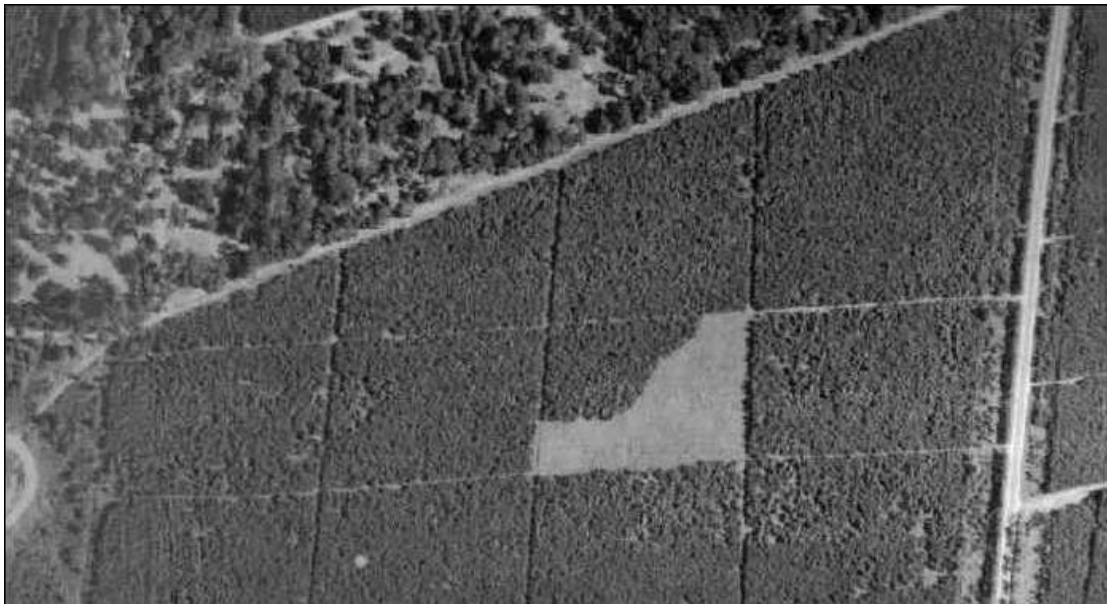

Area of High Ash Camp in 1946

Please note that the Memorial Association cannot guarantee these are all the exact locations, though every effort has been made to do so and importantly public access to any or all of them may be restricted or impossible. Therefore, please respect the privacy of others