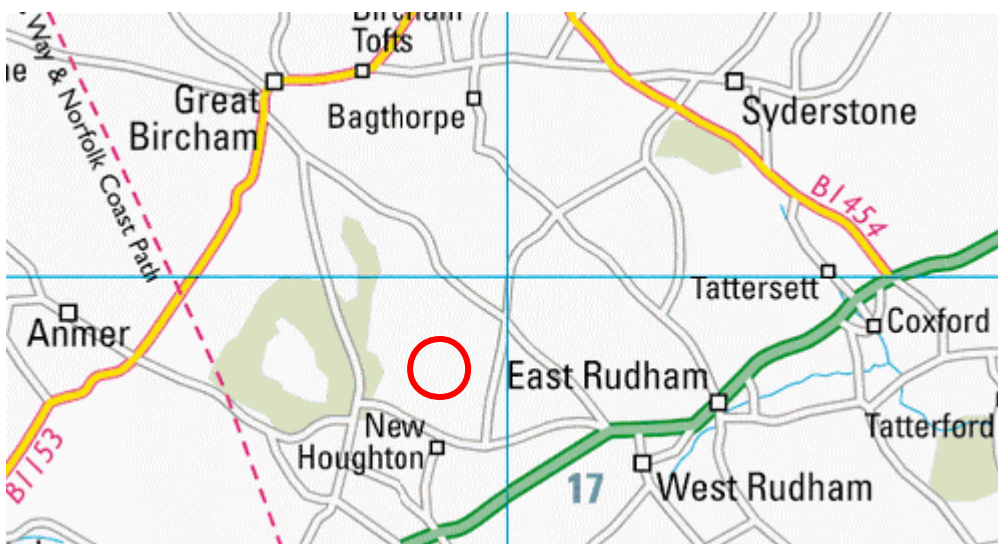

## Houghton Hall, Norfolk

Location: United Kingdom  
Grid ref: TF791288  
Army Grid ref:  
Lat: 52:49:37N (52.827)  
Lon: 0:39:26E (0.6571)

**Please note that the Memorial Association cannot guarantee these are all the exact locations, though every effort has been made to do so and importantly public access to any or all of them may be restricted or impossible. Therefore, please respect the privacy of others**