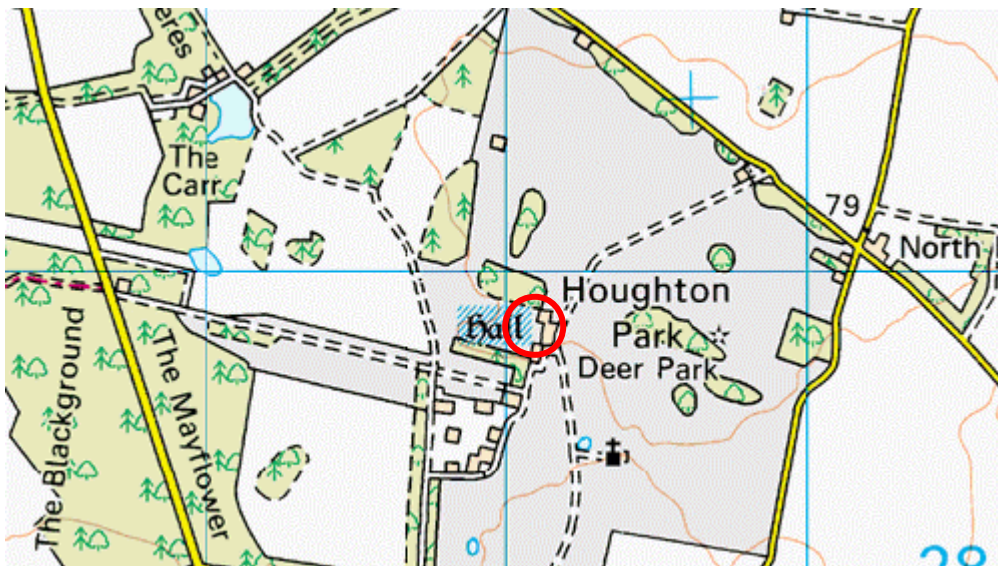

## Houghton Hall, Norfolk

Location: United Kingdom  
Grid ref: TF791288  
Army Grid ref:  
Lat: 52:49:37N (52.827)  
Lon: 0:39:26E (0.6571)

**Please note that the Memorial Association cannot guarantee these are all the exact locations, though every effort has been made to do so and importantly public access to any or all of them may be restricted or impossible. Therefore, please respect the privacy of others**