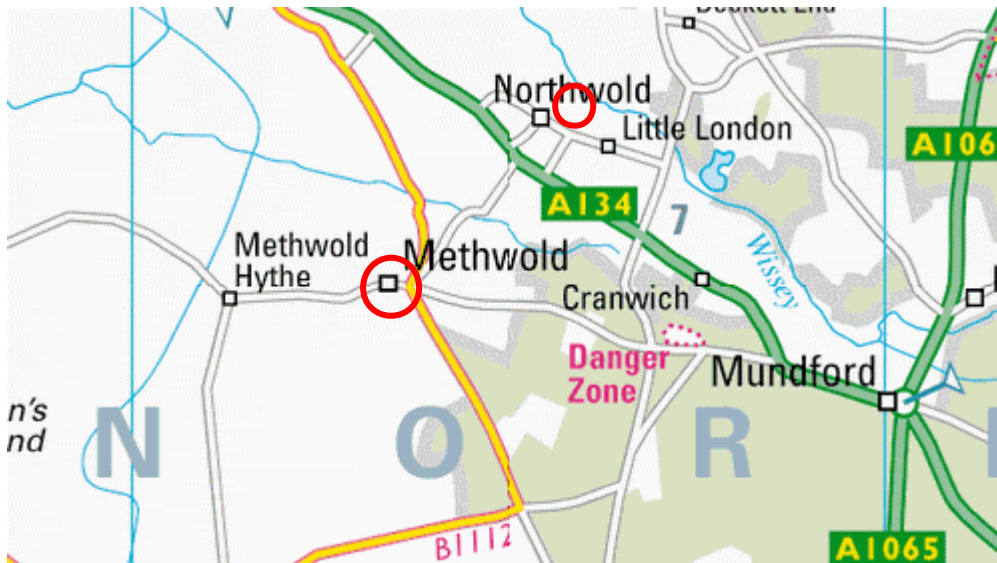

Methwold, Norfolk

Location: United Kingdom
Grid ref: TL734947
Army Grid ref:
Lat: 52:31:22N (52.5228)
Lon: 0:33:18E (0.555)

Please note that the Memorial Association cannot guarantee these are all the exact locations, though every effort has been made to do so and importantly public access to any or all of them may be restricted or impossible. Therefore, please respect the privacy of others

Methwold in 1946

Approximate location of Bell Inn, which had the 'Drill Hall' in the car park

Please note that the Memorial Association cannot guarantee these are all the exact locations, though every effort has been made to do so and importantly public access to any or all of them may be restricted or impossible. Therefore, please respect the privacy of others