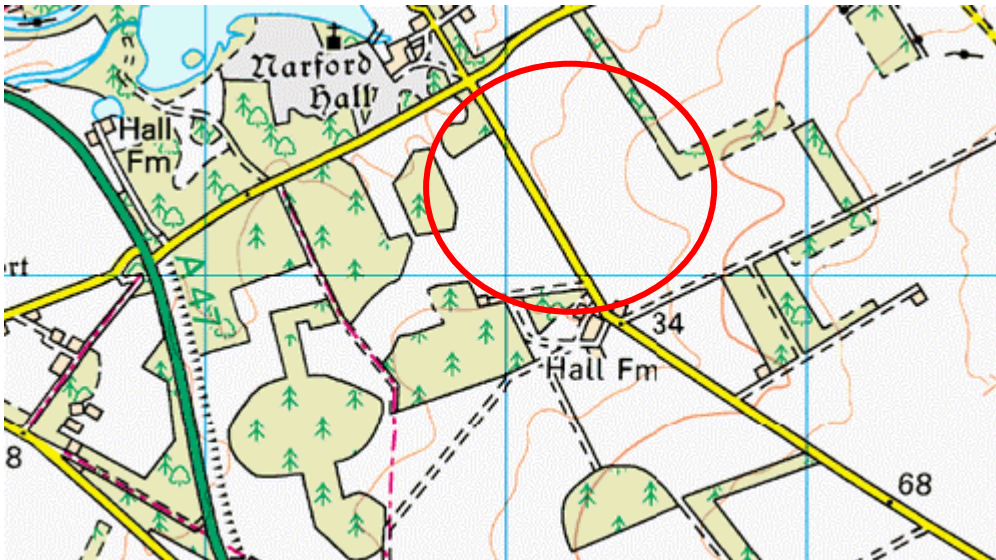

Narford, Norfolk

Location: United Kingdom
Grid ref: TF771130 (approx)
Army Grid ref:
Lat: 52:41:10N (52.686)
Lon: 0:37:12E (0.62)

Please note that the Memorial Association cannot guarantee these are all the exact locations, though every effort has been made to do so and importantly public access to any or all of them may be restricted or impossible. Therefore, please respect the privacy of others

Narford Area in 1946 including Hall Farm

Please note that the Memorial Association cannot guarantee these are all the exact locations, though every effort has been made to do so and importantly public access to any or all of them may be restricted or impossible. Therefore, please respect the privacy of others