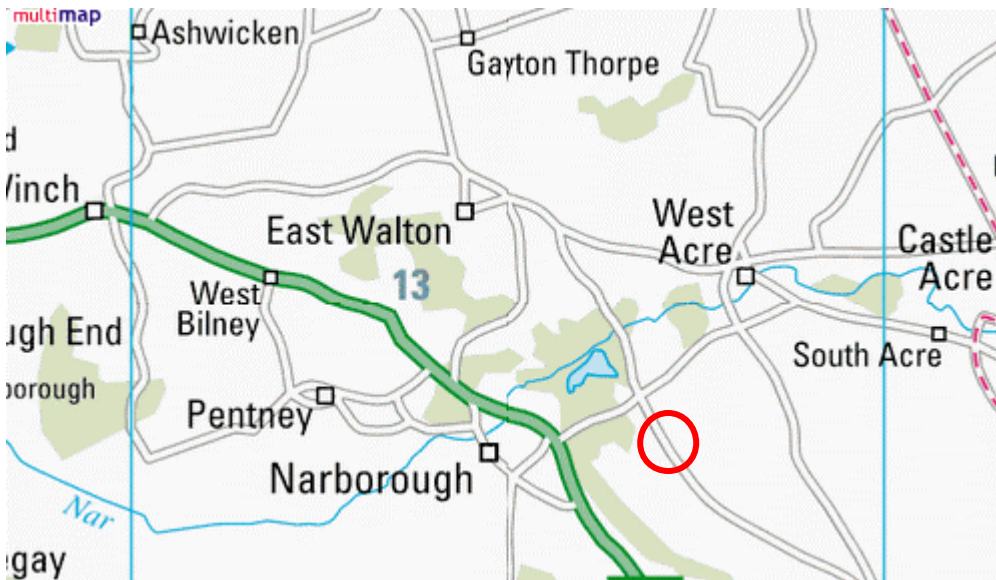

Narford, Norfolk

Location: United Kingdom
Grid ref: TF771130 (approx)
Army Grid ref:
Lat: 52:41:10N (52.686)
Lon: 0:37:12E (0.62)

Please note that the Memorial Association cannot guarantee these are all the exact locations, though every effort has been made to do so and importantly public access to any or all of them may be restricted or impossible. Therefore, please respect the privacy of others

Narford Area in 1946 including Hall Farm

Please note that the Memorial Association cannot guarantee these are all the exact locations, though every effort has been made to do so and importantly public access to any or all of them may be restricted or impossible. Therefore, please respect the privacy of others