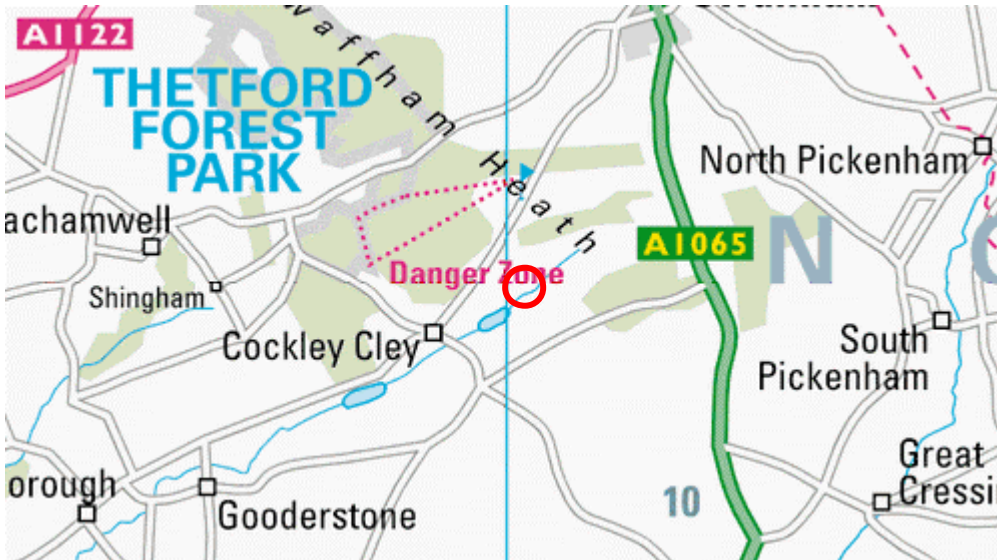

## North Lodge, Cockley Cley, Norfolk

Location: United Kingdom  
Grid ref: TF802047  
Army Grid ref:  
Lat: 52:36:40N (52.611)  
Lon: 0:39:40E (0.661)

**Please note that the Memorial Association cannot guarantee these are all the exact locations, though every effort has been made to do so and importantly public access to any or all of them may be restricted or impossible. Therefore, please respect the privacy of others**