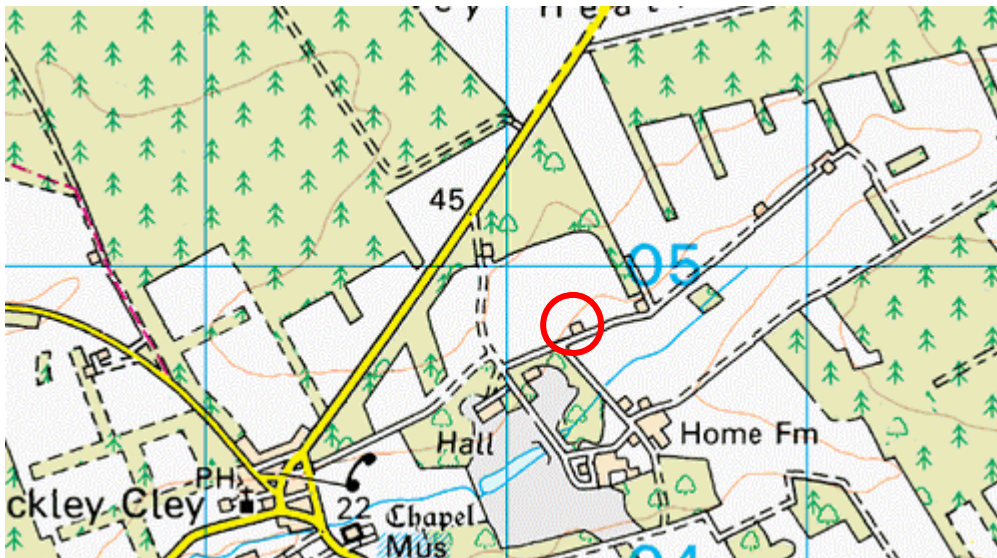

## North Lodge, Cockley Cley, Norfolk

Location: United Kingdom  
Grid ref: TF802047  
Army Grid ref:  
Lat: 52:36:40N (52.611)  
Lon: 0:39:40E (0.661)

**Please note that the Memorial Association cannot guarantee these are all the exact locations, though every effort has been made to do so and importantly public access to any or all of them may be restricted or impossible. Therefore, please respect the privacy of others**

## North Lodge, Cockley Cley in 1946

**Please note that the Memorial Association cannot guarantee these are all the exact locations, though every effort has been made to do so and importantly public access to any or all of them may be restricted or impossible. Therefore, please respect the privacy of others**