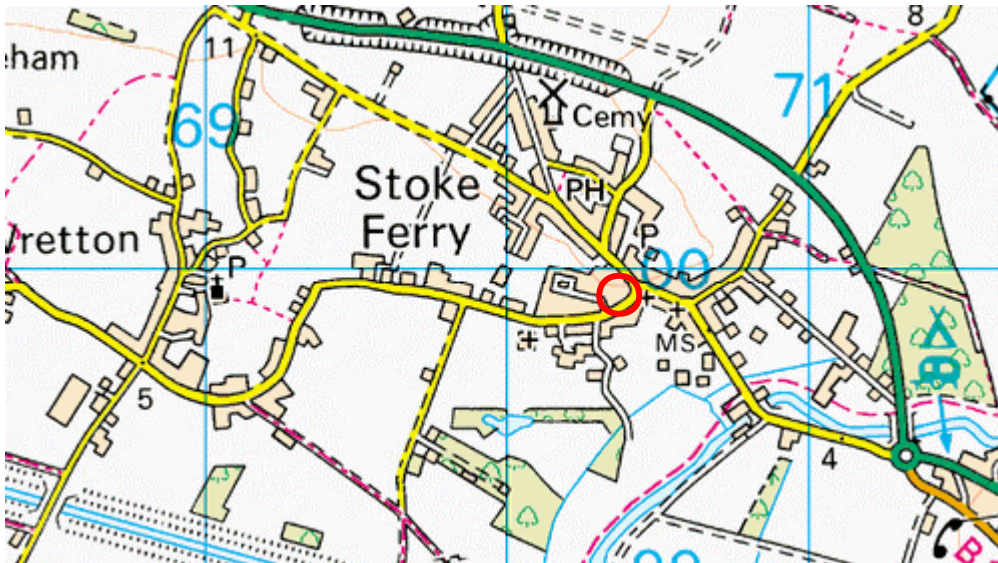

Stoke Ferry, Norfolk

Location: United Kingdom
Grid ref: TL703999
Army Grid ref:
Lat: 52:34:13N (52.5703)
Lon: 0:30:46E (0.5128)

Please note that the Memorial Association cannot guarantee these are all the exact locations, though every effort has been made to do so and importantly public access to any or all of them may be restricted or impossible. Therefore, please respect the privacy of others

Stoke Ferry Area in 1946

The Hall, Stoke Ferry

Please note that the Memorial Association cannot guarantee these are all the exact locations, though every effort has been made to do so and importantly public access to any or all of them may be restricted or impossible. Therefore, please respect the privacy of others