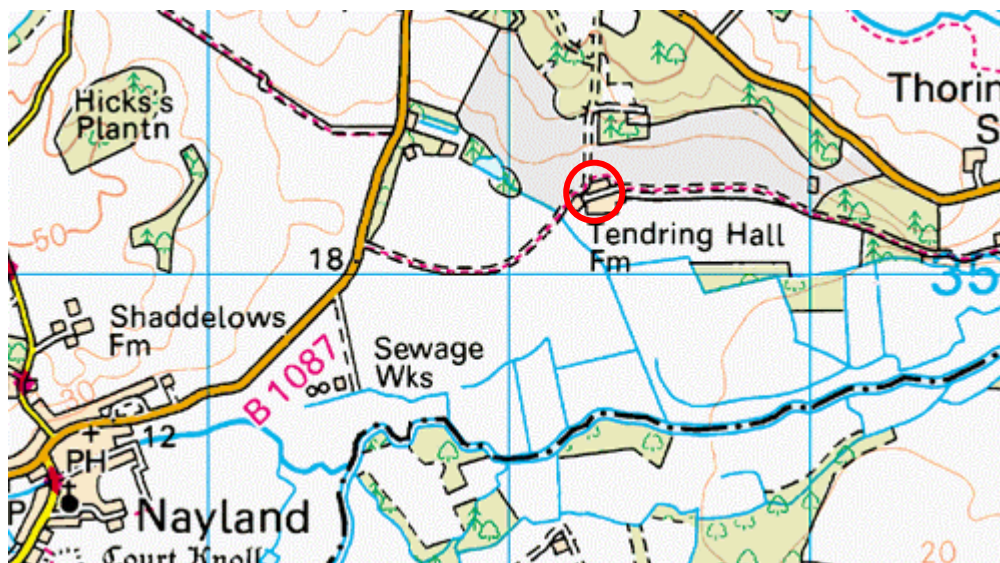

Tendring Hall Farm, Stoke by Nayland

Location: United Kingdom
Grid ref: TL992352
Army Grid ref:
Lat: 51:58:48N (51.98)
Lon: 0:54:00E (0.9)

Please note that the Memorial Association cannot guarantee these are all the exact locations, though every effort has been made to do so and importantly public access to any or all of them may be restricted or impossible. Therefore, please respect the privacy of others