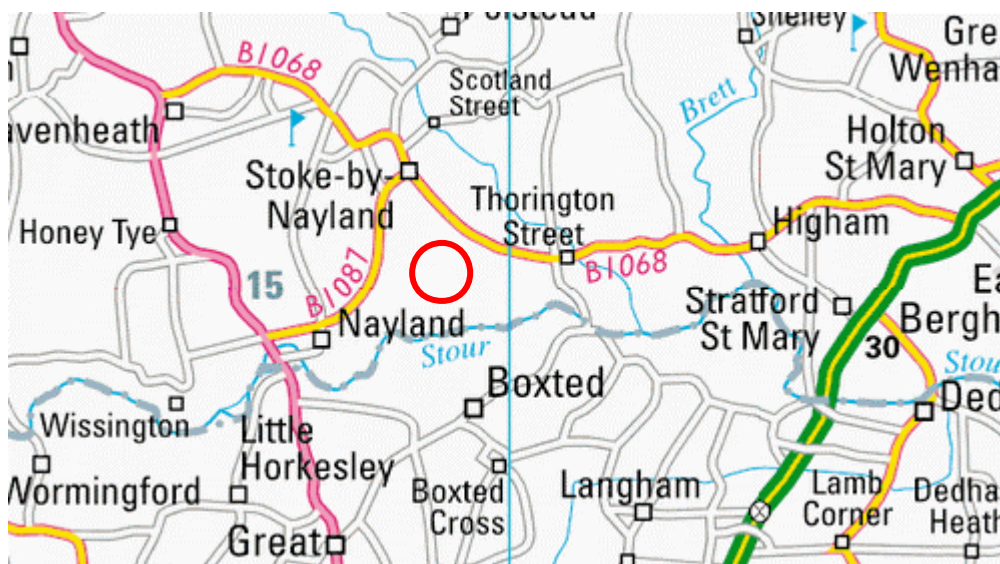

Tendring Hall Farm, Stoke by Nayland

Location: United Kingdom
Grid ref: TL992352
Army Grid ref:
Lat: 51:58:48N (51.98)
Lon: 0:54:00E (0.9)

Please note that the Memorial Association cannot guarantee these are all the exact locations, though every effort has been made to do so and importantly public access to any or all of them may be restricted or impossible. Therefore, please respect the privacy of others