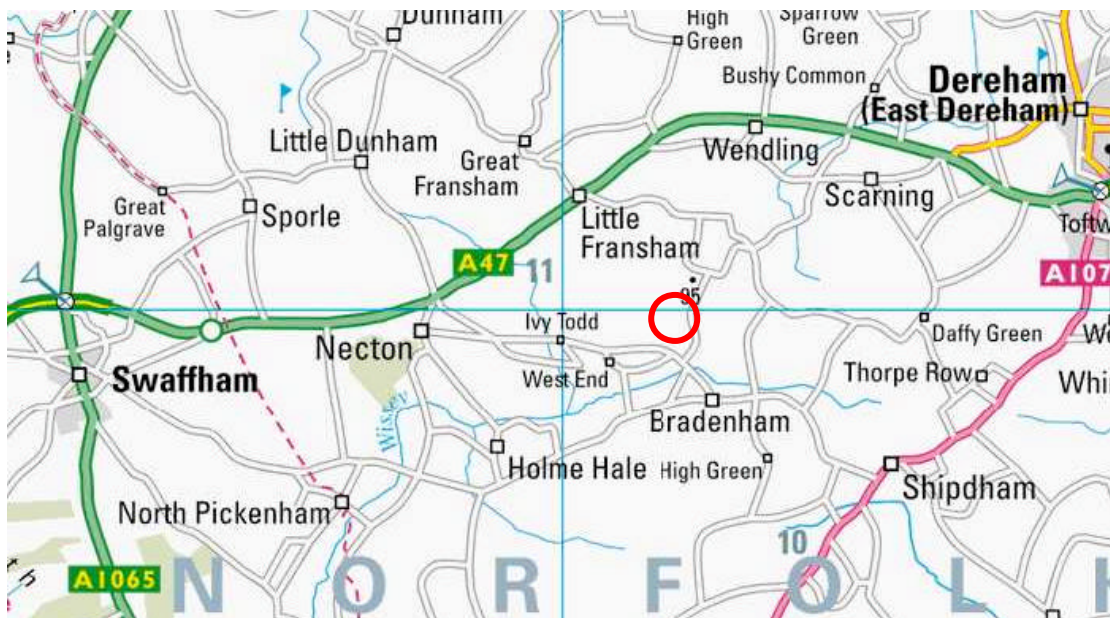

West Bradenham, Norfolk

Location: United Kingdom
Grid ref: TF917099
Army Grid ref: 3728
Lat: 52:39:11N (52.6531)
Lon: 0:50:00E (0.8334)

Please note that the Memorial Association cannot guarantee these are all the exact locations, though every effort has been made to do so and importantly public access to any or all of them may be restricted or impossible. Therefore, please respect the privacy of others