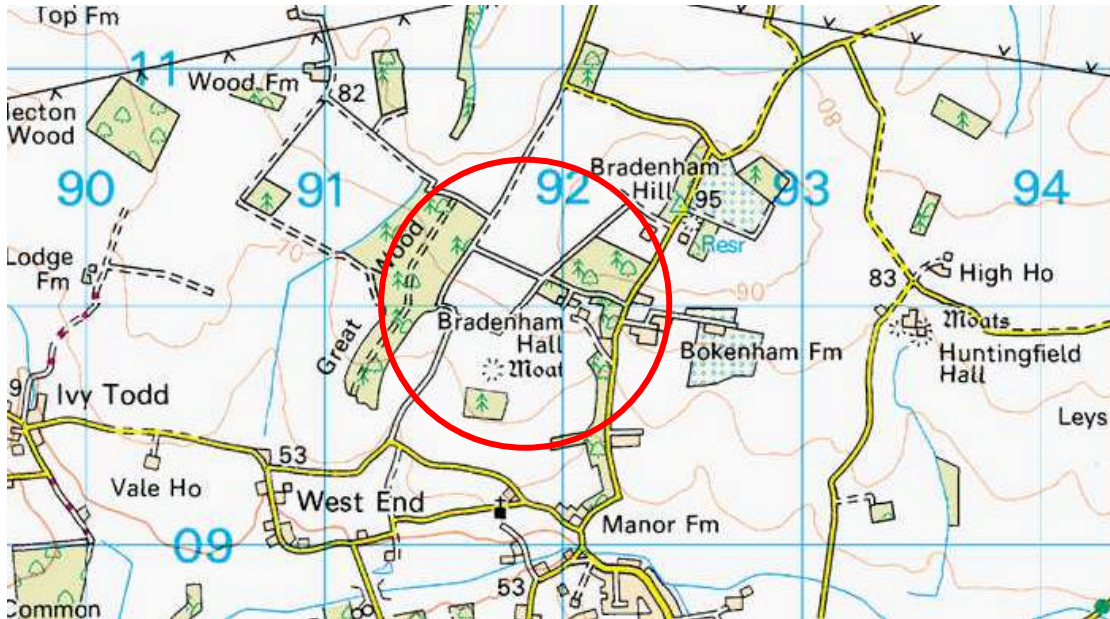

West Bradenham, Norfolk

Location: United Kingdom
Grid ref: TF917099
Army Grid ref: 3728
Lat: 52:39:11N (52.6531)
Lon: 0:50:00E (0.8334)

Please note that the Memorial Association cannot guarantee these are all the exact locations, though every effort has been made to do so and importantly public access to any or all of them may be restricted or impossible. Therefore, please respect the privacy of others

Approximate location of Grid Ref: 3728

Modern area of Grid Ref: 3728

Area around Bradenham Hall in 1946

Please note that the Memorial Association cannot guarantee these are all the exact locations, though every effort has been made to do so and importantly public access to any or all of them may be restricted or impossible. Therefore, please respect the privacy of others