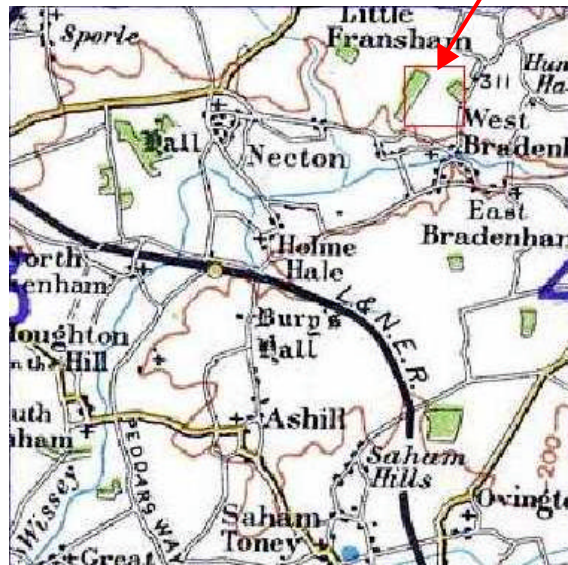

Approximate location of Grid Ref: 3728