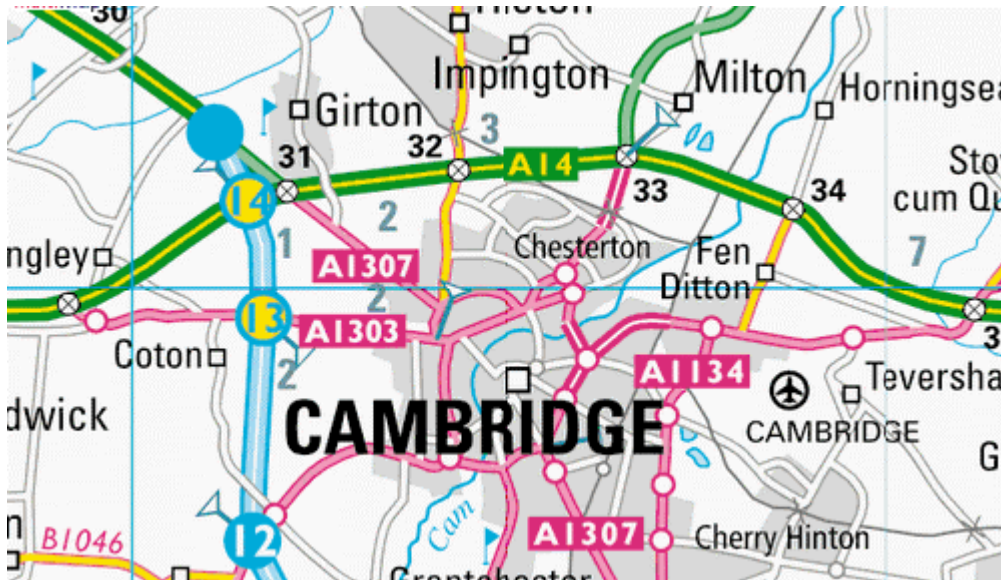

## West Road Cambridge, Cambridgeshire

Location: United Kingdom  
Grid ref: TL441581  
Army Grid ref:  
Lat: 52:12:10N (52.2028)  
Lon: 0:06:29E (0.1081)

**Please note that the Memorial Association cannot guarantee these are all the exact locations, though every effort has been made to do so and importantly public access to any or all of them may be restricted or impossible. Therefore, please respect the privacy of others**