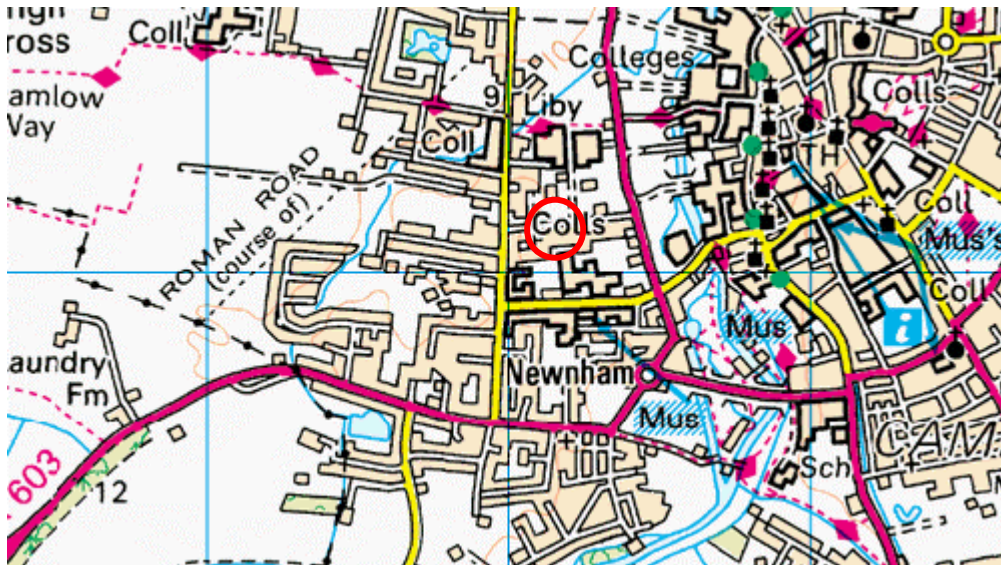

## West Road Cambridge, Cambridgeshire

Location: United Kingdom  
Grid ref: TL441581  
Army Grid ref:  
Lat: 52:12:10N (52.2028)  
Lon: 0:06:29E (0.1081)

**Please note that the Memorial Association cannot guarantee these are all the exact locations, though every effort has been made to do so and importantly public access to any or all of them may be restricted or impossible. Therefore, please respect the privacy of others**